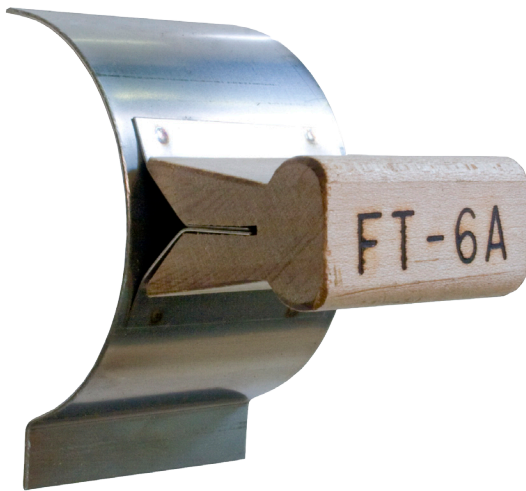

Classic 6" Tall

Flexible PFL 6" Tall - Individual 9 ft. Piece
Item # **PFL.6**

Flexible 6" Tall - Box Quantity
14 - 9' Pieces (126 Ln. Ft.)
Item # **PFL.6Box**

Rigid EPS 6" Tall - Individual 8 ft. Piece
Item # **EPS-6**

Rigid EPS 6" Tall - Box Quantity
14 - 8' Pieces (112 Ln. Ft.)
Item # **EPS-6Box**

Matching Finishing Tools
Item #: **FT-6a**

Item #: **FT-6b**